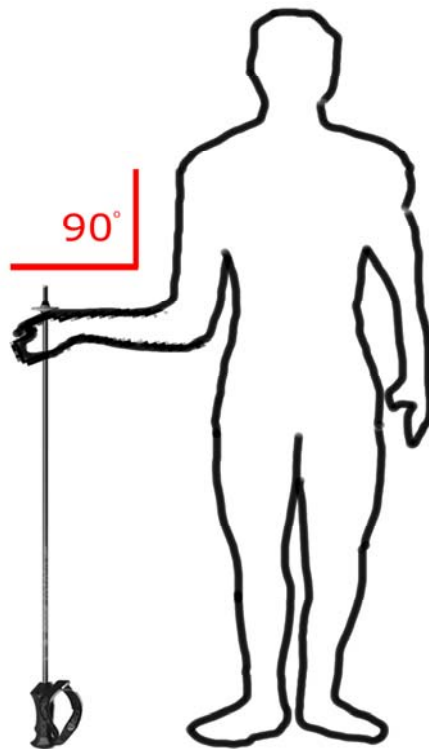

Select your Pole Length from the chart below

Skier Height	Pole Length Inches	Pole Length CM
6'7" +	56	140
6'4" - 6'6"	54	135
6'1" - 6'3"	52	130
5'10" - 6'0"	50	125
5'7" - 5'9"	48	120
5'4" - 5'6"	46	115
5'1" - 5'3"	44	110
4'9" - 5'0"	42	105
4'5" - 4'8"	40	100
4'1" - 4'4"	38	95
3'9" - 4'0"	36	90
3'5" - 3'8"	34	85
< 3'4"	32	80

Or measure from the floor to the top of your hand with your elbow held at 90° and then add two inches (5cm).

Note: The above chart is a guide to help you purchase the correct length GOODE Ski Poles.